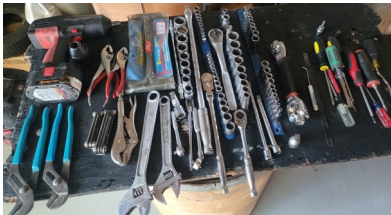

SNAP-ON TOOLBOX

Large berry color multi piece SnapOn tool cabinet incl 1pc-KRL791APM, 54" Eight Drawer Double-Bank Masters Series Top Chest; 1pc-KRL761APM, 54" twelve Drawer Master Series Rolling Bottom Toolbox w/double locks; 1pc-KRL711APM, 19" seven Drawer Master Series End Cabinet; 1pc-KRL712APM, 24" four drawer Master Series Locker; added feature incl Bel Air trim fitting over double locks on bottom box; extra coordinating rolling side toolbox.

TOOLS, SHOP EQUIPMENT & SUPPLIES

Nice assortment of SnapOn tools; 3/4" dr Proto socket set-metric & SAE; vice grip clamps; many pneumatic tools; Senco Senclamp nailer & nails; 16, 15, 18 gauge pneumatic nailers w/nails; pneumatic staplers w/staples; tracer for wood carving; Ridgid aluminum pipe wrenches; Drill Doctor; many drill bits, punches, chisels, sockets; many wrench sets; 7" car buffer & pads; Black Max 80gal upright air compressor, 5hp; hydraulic hose machine w/fittings; lg U-line automatic strapping bander; lg & portable acetylene torch sets; 20T shop press; portable alum forklift, up to 11'; portable lift table; tractor jack; battery charger/starter; 100# propane bottle; 8" table saw on stand w/vacuum; 10" portable table saw; 10" table saw on wheels; 2-10" power miter saws; 18" scroll saw; right angle skill saw; bench grinders; routers; 10+ sizes of Woodmaster molding profile cutters; router table & cabinet; large parts buffers incl 1HP NIB; belt sander; palm sander; lots of electrical supplies—household & commercial; many residential plumbing supplies; air hoses & reels; elec cord reels; electric stapler; stainless steel rolling work bench, 6' x 30"; 10'x16' pallet racking; heavy duty shelving; many garage storage cabinets; lockers; tow straps; large amount of ratchet straps; E-Track straps & holders; ratchet chain binders; lever action chain binders; come-alongs; buckets of tow chains; trailer lights & related; many organizers full of contents; more.