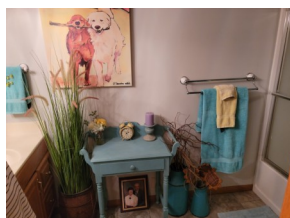

CLASSIC VEHICLES

1955 Ford Thunderbird, restoration, reserve;
1926 Model T Roadster, now running, reserve.

ANTIQUES, PRIMITIVES, COLLECTIBLES

1940 RCA Victor 110K console radio, top of the line, working when purchased; beautiful carved oak secretary/china cabinet; blue painted MCM buffet/storage pc; spinning wheel; plant stands; rocking chairs; sewing cabinet w/doors & drawers; vintage platform rocking horse; wood boxes & crates; wooden churn; crocks incl

FURNITURE, HOME DÉCOR, HOLIDAY & MISC.

Queen size bedroom suites, 1 set has 7-drawer lingerie chest; painted daybed; room dividers; indoor decorative bird cages; rustic TV stand w/sliding doors; rustic sofa table & lamp tables; wood & black metal TV stand, 1 more; TVs; chippy paint furniture; portable oak fireplace w/electric logs; upholstered chairs; pillows, quilts, spreads, bed linens; tables; beautiful lamps; side tables & small cabinets; painted desk w/hutch top-bookcase & chair; small trunks; many clocks; metal wall art; framed prints incl canvas prints in many sizes & genre; mirrors; many florals, candles & candlesticks, vases; galvanized décor; several totes of holiday decorations; 2-20pc sets Christmas dishes, rustic look; holiday trees, large to small; Lynmore fine china set-Japan; many nice wreaths & never fail trees & plants; decorative birds, crosses, angels, signage, rabbits, elephants, giraffes, bears, etc; dolls; horse tricycle; floor rugs; baskets; Nostalgia brand free-standing popcorn machine; much more shown on the website.