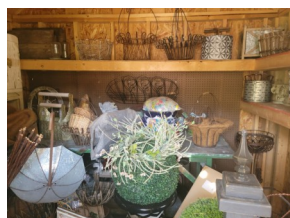

CLASSIC VEHICLES

1955 Ford Thunderbird, restoration, reserve;
1926 Model T Roadster, now running, reserve.

ANTIQUES, PRIMITIVES, COLLECTIBLES

1940 RCA Victor 110K console radio, top of the line, working when purchased; beautiful carved oak secretary/china cabinet; blue painted MCM buffet/storage pc; spinning wheel; plant stands; rocking chairs; sewing cabinet w/doors & drawers; vintage platform rocking horse; wood boxes & crates; wooden churn; crocks incl

churns, jugs, bowls, more; Mexican & other pottery; several carved canes; many pcs of vintage chalkware; glassware incl hens on nests, more; red 2-wheel scooter; white wicker patio chairs; metal lawn chair; more.

OUTDOORS, YARD & PATIO

Large 3-tier fountain; yard art; porch swing; patio furniture; metal detector; potted plants; metal garden baskets; garden statuary; well pump; garden bench; **contents of full garden shed; more.**

FURNITURE, HOME DÉCOR, HOLIDAY & MISC.

Queen size bedroom suites, 1 set has 7-drawer lingerie chest; painted daybed; room dividers; indoor decorative bird cages; rustic TV stand w/sliding doors; rustic sofa table & lamp tables; wood & black metal TV stand, 1 more; TVs; chippy paint furniture; portable oak fireplace w/electric logs; upholstered chairs; pillows, quilts, spreads, bed linens; tables; beautiful lamps; side tables & small cabinets; painted desk w/hutch top-bookcase & chair; small trunks; many clocks; metal wall art; framed prints incl canvas prints in many sizes & genre; mirrors; many florals, candles & candlesticks, vases; galvanized décor; several totes of holiday decorations; 2-20pc sets Christmas dishes, rustic look; holiday trees, large to small; Lynmore fine china set-Japan; many nice wreaths & never fail trees & plants; decorative birds, crosses, angels, signage, rabbits, elephants, giraffes, bears, etc; dolls; horse tricycle; floor rugs; baskets; Nostalgia brand free-standing popcorn machine; much more shown on the website.