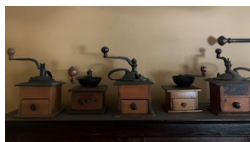

ANTIQUES incl FURNITURE, PRIMITIVES, CAST IRON, KITCHEN WARE

Mirror front armoire w/shelving; punched tin pie safe; credenza; mahogany wardrobe; vintage tabletop chandelier; tulip table lamps; unique bookshelf; hardwood waterfall desk; green wicker couch; 9' tall black ladderback chairs; wooden trunks; Vic-13-shelf narrow cabinet; black oscillating fan; lamps incl Aladdin; 1gal butter churns; coffee jars; copper kerosene heater retrofitted w/LED lighting; red wagons; Toledo 250#cap platform scale; DeLaval elec cream separator, complete; wood advertising crates; bushel baskets; blue enamel & nickel "Quick Meal" wood cook stove; Bentwood sieve sifters; wooden hand wringer & drying rack; red/white enamelware kitchen collection; galv square dbl tub set; galv round & square tubs, buckets; whiskey barrels; wooden standing corn shellers; hand scythes; 15qty iron wheels; cast iron incl pitcher pump, skillets, waffle iron, kettle, corn stick pan, griddles; more.